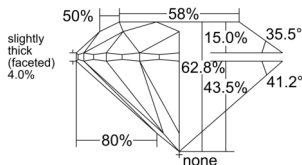

GIA®

FACSIMILE

GIA REPORT 6522946821

Verify this report at GIA.edu

GIA NATURAL DIAMOND DOSSIER®

August 04, 2025
GIA Report Number 6522946821
Shape and Cutting Style ..... Round Brilliant
Measurements ..... 5.23 - 5.27 x 3.30 mm

GRADING RESULTS

Carat Weight ..... 0.56 carat
Color Grade ..... G
Clarity Grade VVS2
Cut Grade ..... Excellent

ADDITIONAL GRADING INFORMATION

Polish ..... Excellent
Symmetry ..... Excellent
Fluorescence ..... None
Clarity Characteristics ..... Cloud, Pinpoint
Inscription(s): GIA 6522946821

PROPORTIONS

Profile to actual proportions