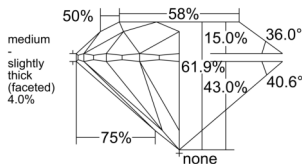

GIA®

FACSIMILE

GIA REPORT 6522946071

Verify this report at GIA.edu

GIA NATURAL DIAMOND DOSSIER®

July 30, 2025
GIA Report Number 6522946071
Shape and Cutting Style ..... Round Brilliant
Measurements ..... 5.63 - 5.67 x 3.50 mm

GRADING RESULTS

Carat Weight ..... 0.70 carat
Color Grade ..... F
Clarity Grade VVS1
Cut Grade ..... Excellent

ADDITIONAL GRADING INFORMATION

Polish ..... Excellent
Symmetry ..... Excellent
Fluorescence ..... Medium Blue
Clarity Characteristics ..... Pinpoint, Feather
Inscription(s): GIA 6522946071

PROPORTIONS

Profile to actual proportions