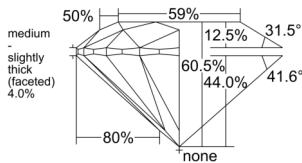

GIA®

FACSIMILE

GIA REPORT 6522903780

Verify this report at GIA.edu

GIA NATURAL DIAMOND DOSSIER®

July 24, 2025
GIA Report Number 6522903780
Shape and Cutting Style ..... Round Brilliant
Measurements ..... 4.34 - 4.36 x 2.63 mm

GRADING RESULTS

Carat Weight ..... 0.30 carat
Color Grade ..... F
Clarity Grade VVS1
Cut Grade ..... Excellent

ADDITIONAL GRADING INFORMATION

Polish ..... Excellent
Symmetry ..... Excellent
Fluorescence ..... Faint
Clarity Characteristics ..... Pinpoint, Feather
Inscription(s): GIA 6522903780

PROPORTIONS

Profile to actual proportions

GRADING SCALES

GIA COLOR SCALE	GIA CLARITY SCALE	GIA CUT SCALE
COLOURLESS	FLAWLESS	EXCELLENT
D	INTERNALLY FLAWLESS	
E	VVS₁	VERY GOOD
F		
G	VS₁	GOOD
H		
I	SI₁	FAIR
J		
K	I₁	POOR
L		
M	I₂	
N		
O	I₃	
P		
Q		
R		
S		
T		
U		
V		
W		
X		
Y		
Z