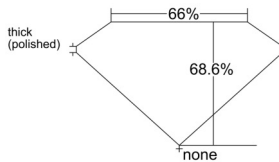

GIA®

FACSIMILE

GIA REPORT 6522899949

Verify this report at GIA.edu

GIA NATURAL DIAMOND DOSSIER®

July 26, 2025
GIA Report Number 6522899949
Shape and Cutting Style ..... Emerald Cut
Measurements ..... 4.60 x 3.29 x 2.26 mm

GRADING RESULTS

Carat Weight ..... 0.34 carat
Color Grade ..... D
Clarity Grade ..... Internally Flawless

ADDITIONAL GRADING INFORMATION

Polish ..... Excellent
Symmetry ..... Excellent
Fluorescence ..... Faint
Clarity Characteristics..... Minor Details of Polish
Inscription(s): GIA 6522899949

PROPORTIONS

Profile not to actual proportions

GRADING SCALES

GIA COLOR SCALE		GIA CLARITY SCALE			
COLORLESS	D	VERY VERY SLIGHTLY INCLUDED	FLAWLESS		
	E		INTERNALLY FLAWLESS		
	F	VERY SLIGHTLY INCLUDED	VVS₁		
	G		VVS₂		
	H		VS₁		
	NEAR COLORLESS	I	SLIGHTLY INCLUDED	VS₂	
		J		SI₁	
		FAINT	K	INCLUDED	SI₂
			L		I₁
			M		I₂
VERT LIGHT	N	LIGHT	I₃		
	O				
	P				
	Q				
	R