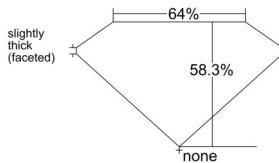

GIA®

FACSIMILE

GIA REPORT 6522899498

Verify this report at GIA.edu

GIA NATURAL DIAMOND DOSSIER®

July 24, 2025
GIA Report Number 6522899498
Shape and Cutting Style ..... Heart Brilliant
Measurements ..... 5.86 x 6.74 x 3.93 mm

GRADING RESULTS

Carat Weight ..... 0.90 carat
Color Grade ..... E
Clarity Grade VS2

ADDITIONAL GRADING INFORMATION

Polish ..... Excellent
Symmetry ..... Excellent
Fluorescence ..... Faint
Clarity Characteristics..... Crystal, Feather, Cloud
Inscription(s): GIA 6522899498

PROPORTIONS

Profile not to actual proportions

GRADING SCALES

GIA COLOR SCALE		GIA CLARITY SCALE			
COLORLESS	D	VERY VERY SLIGHTLY INCLUDED	FLAWLESS		
	E		INTERNALLY FLAWLESS		
	F		VVS₁		
	NEAR COLORLESS	G	VERY SLIGHTLY INCLUDED	VVS₂	
		H		VS₁	
		FANT	I	SLIGHTLY INCLUDED	VS₂
			J		SI₁
	LIGHT	K	INCLUDED	SI₂	
		L		I₁	
		M	NOT GRADED	I₂	
N		I₃			
O					
P					
Q					
R					
S					
T					
U					
V					
W					
X					
Y					
Z