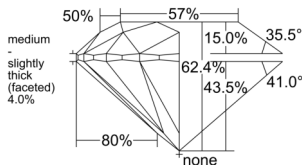

GIA®

FACSIMILE

GIA REPORT 6522894927

Verify this report at GIA.edu

GIA NATURAL DIAMOND DOSSIER®

July 29, 2025
GIA Report Number **6522894927**
Shape and Cutting Style ..... **Round Brilliant**
Measurements ..... **4.98 - 5.00 x 3.11 mm**

GRADING RESULTS

Carat Weight ..... **0.48 carat**
Color Grade ..... **D**
Clarity Grade ..... **Flawless**
Cut Grade ..... **Excellent**

ADDITIONAL GRADING INFORMATION

Polish ..... **Excellent**
Symmetry ..... **Excellent**
Fluorescence ..... **Strong Blue**
Clarity Characteristics..... **None**
Inscription(s): **GIA 6522894927**

PROPORTIONS

GRADING SCALES

GIA COLOR SCALE

COLORESS	D
	E
	F
	G
	H
	I
	J
NEAR COLORESS	K
	L
Faint	M
	N
	O
	P
VERY LIGHT	Q
	R
	S
	T
	U
	V
	W
	X
	Y
LIGHT	Z

GIA CLARITY SCALE

VERY VERY SLIGHTLY INCLUDED	FLAWLESS
	INTERNALLY FLAWLESS
VERY SLIGHTLY INCLUDED	VVS₁
	VVS₂
SLIGHTLY INCLUDED	VS₁
	VS₂
INCLUDED	SI₁
	SI₂
INCLUDED	I₁
	I₂
	I₃

GIA CUT SCALE

EXCELLENT
VERY GOOD
GOOD
FAIR
POOR