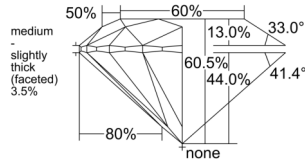

GIA®

FACSIMILE

GIA REPORT 6522884369

Verify this report at GIA.edu

GIA NATURAL DIAMOND DOSSIER®

July 23, 2025
GIA Report Number 6522884369
Shape and Cutting Style ..... Round Brilliant
Measurements ..... 5.40 - 5.43 x 3.28 mm

GRADING RESULTS

Carat Weight ..... 0.58 carat
Color Grade ..... F
Clarity Grade VVS1
Cut Grade ..... Excellent

ADDITIONAL GRADING INFORMATION

Polish ..... Excellent
Symmetry ..... Excellent
Fluorescence ..... None
Clarity Characteristics ..... Pinpoint, Feather
Inscription(s): GIA 6522884369

PROPORTIONS

Profile to actual proportions

GRADING SCALES

GIA COLOR SCALE	GIA CLARITY SCALE	GIA CUT SCALE	
D	FLAWLESS	EXCELLENT	
E	INTERNALLY FLAWLESS		
F		VVS₁	VERY GOOD
G	VVS₂		
H	VS₁	GOOD	
I	VS₂		
J	SI₁	FAIR	
K	SI₂		
L	I₁	POOR	
M			
N			
O	I₂		
P			
Q			
R	I₃		
S			
T			
U			
V			
W			
X			
Y			
Z