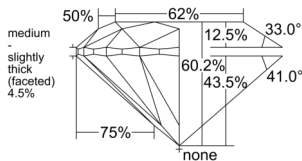

GIA®

FACSIMILE

GIA REPORT 6522872436

Verify this report at GIA.edu

GIA NATURAL DIAMOND DOSSIER®

July 21, 2025
GIA Report Number 6522872436
Shape and Cutting Style ..... Round Brilliant
Measurements ..... 4.44 - 4.48 x 2.69 mm

GRADING RESULTS

Carat Weight ..... 0.33 carat
Color Grade ..... G
Clarity Grade VVS1
Cut Grade ..... Excellent

ADDITIONAL GRADING INFORMATION

Polish ..... Excellent
Symmetry ..... Excellent
Fluorescence ..... None
Clarity Characteristics ..... Feather
Inscription(s): GIA 6522872436

PROPORTIONS

Profile to actual proportions

GRADING SCALES

GIA COLOR SCALE

COLORESS	D
	E
	F
	G
	H
	I
	J
NEAR COLORESS	K
	L
FAINT	M
	N
	O
	P
VERY LIGHT	Q
	R
	S
	T
	U
	V
	W
	X
	Y
LIGHT	Z

GIA CLARITY SCALE

FLAWLESS	INTERNAL FLAWLESS	
		EXCELLENT
VERY VERY SLIGHTLY INCLUDED	VVS₁	
	VVS₂	
VERY SLIGHTLY INCLUDED	VS₁	
	VS₂	
SLIGHTLY INCLUDED	SI₁	
	SI₂	
INCLUDED	I₁	
	I₂	
	I₃	
POOR		

GIA CUT SCALE

EXCELLENT
VERY GOOD
GOOD
FAIR
POOR