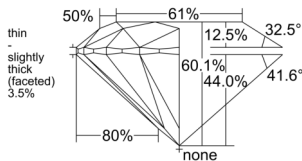

GIA®

FACSIMILE

GIA REPORT 6522854559

Verify this report at GIA.edu

GIA NATURAL DIAMOND DOSSIER®

July 29, 2025
GIA Report Number 6522854559
Shape and Cutting Style ..... Round Brilliant
Measurements ..... 5.41 - 5.44 x 3.26 mm

GRADING RESULTS

Carat Weight ..... 0.58 carat
Color Grade ..... E
Clarity Grade VVS1
Cut Grade ..... Excellent

ADDITIONAL GRADING INFORMATION

Polish ..... Excellent
Symmetry ..... Excellent
Fluorescence ..... None
Clarity Characteristics ..... Pinpoint
Inscription(s): GIA 6522854559

PROPORTIONS

Profile to actual proportions

GRADING SCALES

GIA COLOR SCALE	GIA CLARITY SCALE	GIA CUT SCALE	
D	FLAWLESS	EXCELLENT	
E	INTERNALLY FLAWLESS		
F		VVS₁	VERY GOOD
G	VVS₂		
H	VS₁	GOOD	
I	VS₂		
J	SI₁	FAIR	
K	SI₂		
L	I₁	POOR	
M	I₂		
N	I₃		
O			
P			
Q			
R			
S			
T			
U			
V			
W			
X			
Y			
Z