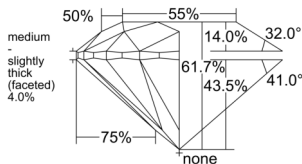

GIA®

FACSIMILE

GIA REPORT 6522842616

Verify this report at GIA.edu

GIA NATURAL DIAMOND DOSSIER®

July 21, 2025
GIA Report Number 6522842616
Shape and Cutting Style ..... Round Brilliant
Measurements ..... 4.56 - 4.58 x 2.82 mm

GRADING RESULTS

Carat Weight ..... 0.36 carat
Color Grade ..... E
Clarity Grade VS1
Cut Grade ..... Excellent

ADDITIONAL GRADING INFORMATION

Polish ..... Excellent
Symmetry ..... Excellent
Fluorescence ..... None
Clarity Characteristics..... Crystal, Cloud, Needle, Pinpoint
Inscription(s): GIA 6522842616

PROPORTIONS

Profile to actual proportions

GRADING SCALES

GIA COLOR SCALE	GIA CLARITY SCALE	GIA CUT SCALE	
D	FLAWLESS	EXCELLENT	
E	INTERNALLY FLAWLESS		
F		VVS₁	VERY GOOD
G	VVS₂		
H	VS₁	GOOD	
I	VS₂		
J	SI₁	FAIR	
K	SI₂		
L	I₁	POOR	
M			
N			
O	I₂		
P			
Q			
R	I₃		
S			
T			
U			
V			
W			
X			
Y			
Z