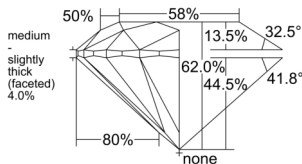

GIA®

FACSIMILE

GIA REPORT 6522821073

Verify this report at GIA.edu

GIA NATURAL DIAMOND DOSSIER®

July 16, 2025
GIA Report Number 6522821073
Shape and Cutting Style ..... Round Brilliant
Measurements ..... 4.40 - 4.44 x 2.74 mm

GRADING RESULTS

Carat Weight ..... 0.32 carat
Color Grade ..... D
Clarity Grade VVS1
Cut Grade ..... Excellent

ADDITIONAL GRADING INFORMATION

Polish ..... Excellent
Symmetry ..... Excellent
Fluorescence ..... None
Clarity Characteristics ..... Pinpoint, Feather
Inscription(s): GIA 6522821073

PROPORTIONS

Profile to actual proportions

GRADING SCALES

GIA COLOR SCALE	GIA CLARITY SCALE	GIA CUT SCALE
D	FLAWLESS	EXCELLENT
E	INTERNALLY FLAWLESS	
F	VVS₁	VERY GOOD
G		
H	VS₁	GOOD
I		
J	SI₁	FAIR
K		
L	I₁	POOR
M		
N	I₂	
O		
P	I₃	
Q		
R		
S		
T		
U		
V		
W		
X		
Y		
Z