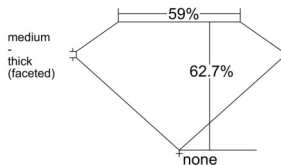

GIA®

FACSIMILE

GIA REPORT 6522818990

Verify this report at GIA.edu

GIA NATURAL DIAMOND DOSSIER®

July 16, 2025
GIA Report Number 6522818990
Shape and Cutting Style ..... Oval Brilliant
Measurements ..... 6.73 x 4.48 x 2.81 mm

GRADING RESULTS

Carat Weight ..... 0.52 carat
Color Grade ..... D
Clarity Grade VS1

ADDITIONAL GRADING INFORMATION

Polish ..... Very Good
Symmetry ..... Very Good
Fluorescence ..... Medium Blue
Clarity Characteristics..... Cloud, Feather, Pinpoint
Inscription(s): GIA 6522818990

PROPORTIONS

Profile not to actual proportions

GRADING SCALES

GIA COLOR SCALE		GIA CLARITY SCALE			
COLORLESS	D	VERY VERY SLIGHTLY INCLUDED	FLAWLESS		
	E		INTERNALLY FLAWLESS		
	F	VERY SLIGHTLY INCLUDED	VVS₁		
	G		VVS₂		
	H		VS₁		
	NEAR COLORLESS	I	SLIGHTLY INCLUDED	VS₂	
		J		SI₁	
		FAINT	K	INCLUDED	SI₂
			L		I₁
			M		I₂
VERT LIGHT	N	LIGHT	I₃		
	O				
	P				
	Q				
	R