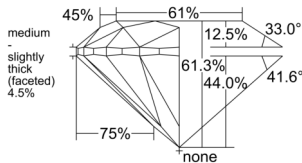

GIA®

FACSIMILE

GIA REPORT 6522811450

Verify this report at GIA.edu

GIA NATURAL DIAMOND DOSSIER®

July 16, 2025
GIA Report Number 6522811450
Shape and Cutting Style ..... Round Brilliant
Measurements ..... 5.39 - 5.43 x 3.32 mm

GRADING RESULTS

Carat Weight ..... 0.60 carat
Color Grade I
Clarity Grade S11
Cut Grade ..... Excellent

ADDITIONAL GRADING INFORMATION

Polish ..... Excellent
Symmetry ..... Excellent
Fluorescence ..... None
Clarity Characteristics ..... Crystal, Cloud, Feather
Inspection(s): GIA 6522811450

PROPORTIONS

Profile to actual proportions

GRADING SCALES

GIA COLOR SCALE

COLORLESS	D
	E
	F
	G
	H
	I
	J
NEAR COLORLESS	K
	L
FAIN	M
	N
	O
	P
	Q
	R
	S
	T
	U
	V
	W
	X
	Y
LIGHT	Z

GIA CLARITY SCALE

	FLAWLESS
	INTERNALLY FLAWLESS
VERY VERY SLIGHTLY INCLUDED	VVS₁
	VVS₂
VERY SLIGHTLY INCLUDED	VS₁
	VS₂
SLIGHTLY INCLUDED	S1₁
	S1₂
	I₁
	I₂
INCLUDED	I₃

GIA CUT SCALE

	EXCELLENT
	VERY GOOD
	GOOD
	FAIR
	POOR