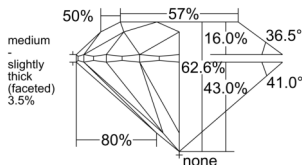

GIA®

FACSIMILE

GIA REPORT 6522800983

Verify this report at GIA.edu

GIA NATURAL DIAMOND DOSSIER®

July 14, 2025
GIA Report Number 6522800983
Shape and Cutting Style ..... Round Brilliant
Measurements ..... 4.52 - 4.55 x 2.84 mm

GRADING RESULTS

Carat Weight ..... 0.36 carat
Color Grade ..... G
Clarity Grade VS1
Cut Grade ..... Excellent

ADDITIONAL GRADING INFORMATION

Polish ..... Excellent
Symmetry ..... Excellent
Fluorescence ..... Faint
Clarity Characteristics ..... Cavity, Pinpoint
Inscription(s): GIA 6522800983

PROPORTIONS

GRADING SCALES

GIA COLOR SCALE

COLORLESS	D
	E
	F
	G
	H
	I
	J
NEAR COLORLESS	K
	L
FAIN	M
	N
	O
	P
VERY LIGHT	Q
	R
	S
	T
	U
	V
	W
	X
	Y
LIGHT	Z

GIA CLARITY SCALE

FLAWLESS	INTERNAL FLAWLESS	
		FLAWLESS
VERY VERY SLIGHTLY INCLUDED	VVS₁	
	VVS₂	
VERY SLIGHTLY INCLUDED	VS₁	
	VS₂	
SLIGHTLY INCLUDED	SI₁	
	SI₂	
INCLUDED	I₁	
	I₂	
	I₃	

GIA CUT SCALE

EXCELLENT
VERY GOOD
GOOD
FAIR
POOR