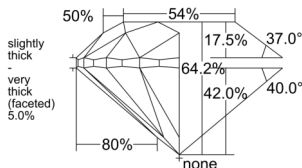

GIA®

FACSIMILE

GIA REPORT 6522799838

Verify this report at GIA.edu

GIA NATURAL DIAMOND DOSSIER®

July 15, 2025
GIA Report Number 6522799838
Shape and Cutting Style ..... Round Brilliant
Measurements ..... 4.95 - 4.98 x 3.19 mm

GRADING RESULTS

Carat Weight ..... 0.50 carat
Color Grade ..... F
Clarity Grade VS2
Cut Grade ..... Good

ADDITIONAL GRADING INFORMATION

Polish ..... Very Good
Symmetry ..... Good
Fluorescence ..... Strong Blue
Clarity Characteristics..... Feather, Crystal, Indented Natural
Inscription(s): GIA 6522799838

PROPORTIONS

Profile to actual proportions

GRADING SCALES

GIA COLOR SCALE

COLORLESS	D
	E
	F
	G
	H
	I
	J
NEAR COLORLESS	K
	L
Faint	M
	N
	O
	P
Very Light	Q
	R
	S
	T
	U
	V
Light	W
	X
	Y
	Z

GIA CLARITY SCALE

FLAWLESS	VERY VERY SLIGHTLY INCLUDED	VVS₁	
			VVS₂
INTERNALLY FLAWLESS	VERY SLIGHTLY INCLUDED	VS₁	
		VS₂	
SLIGHTLY INCLUDED	SLIGHTLY INCLUDED	SI₁	
		SI₂	
INCLUDED	INCLUDED	I₁	
		I₂	
		I₃	

GIA CUT SCALE

EXCELLENT
VERY GOOD
GOOD
FAIR
POOR