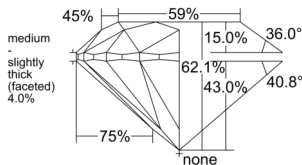

GIA®

FACSIMILE

GIA REPORT 6522799229

Verify this report at GIA.edu

GIA NATURAL DIAMOND DOSSIER®

July 15, 2025
GIA Report Number 6522799229
Shape and Cutting Style ..... Round Brilliant
Measurements ..... 6.00 - 6.03 x 3.73 mm

GRADING RESULTS

Carat Weight ..... 0.85 carat
Color Grade ..... E
Clarity Grade VS1
Cut Grade ..... Excellent

ADDITIONAL GRADING INFORMATION

Polish ..... Excellent
Symmetry ..... Excellent
Fluorescence ..... Very Strong Blue
Clarity Characteristics ..... Crystal, Pinpoint
Inscription(s): GIA 6522799229

PROPORTIONS

Profile to actual proportions