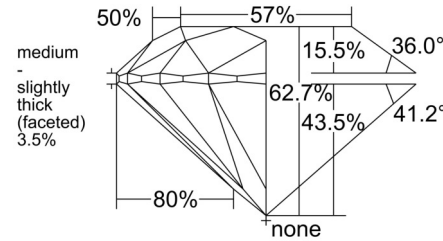

GIA NATURAL DIAMOND GRADING REPORT

 July 14, 2025
 GIA Report Number **6522794563**
 Shape and Cutting Style **Round Brilliant**
 Measurements **6.45 - 6.48 x 4.05 mm**
GRADING RESULTS

 Carat Weight **1.04 carat**
 Color Grade **G**
 Clarity Grade **VS2**
 Cut Grade **Excellent**
ADDITIONAL GRADING INFORMATION

 Polish **Excellent**
 Symmetry **Excellent**
 Fluorescence **Strong Blue**
 Inscription(s): **GIA 6522794563**
PROPORTIONS

CLARITY CHARACTERISTICS

KEY TO SYMBOLS*

- Crystal
- Pinpoint

* Red symbols denote internal characteristics (inclusions). Green or black symbols denote external characteristics (blemishes). Diagram is an approximate representation of the diamond, and symbols shown indicate type, position, and approximate size of clarity characteristics. All clarity characteristics may not be shown. Details of finish are not shown.