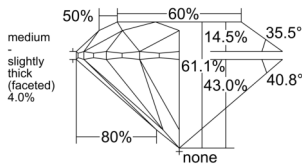

GIA®

FACSIMILE

GIA REPORT 6522789996

Verify this report at GIA.edu

GIA NATURAL DIAMOND DOSSIER®

July 12, 2025
GIA Report Number 6522789996
Shape and Cutting Style ..... Round Brilliant
Measurements ..... 5.01 - 5.03 x 3.07 mm

GRADING RESULTS

Carat Weight ..... 0.48 carat
Color Grade ..... E
Clarity Grade VS1
Cut Grade ..... Excellent

ADDITIONAL GRADING INFORMATION

Polish ..... Excellent
Symmetry ..... Excellent
Fluorescence ..... Medium Blue
Clarity Characteristics..... Crystal, Needle, Pinpoint
Inscription(s): GIA 6522789996

PROPORTIONS

Profile to actual proportions

GRADING SCALES

GIA COLOR SCALE

COLORLESS	D
	E
	F
	G
	H
	I
	J
NEAR COLORLESS	K
	L
	M
	N
	O
	P
	Q
	R
	S
	T
	U
	V
	W
	X
	Y
	Z

GIA CLARITY SCALE

FLAWLESS	VERY VERY SLIGHTLY INCLUDED	VS₁	VS₂	SL₁	SL₂	I₁	I₂	I₃	
									FLAWLESS
INTERNALLY FLAWLESS	VERY SLIGHTLY INCLUDED	VS₁	VS₂	SL₁	SL₂	I₁	I₂	I₃	

GIA CUT SCALE

EXCELLENT
VERY GOOD
GOOD
FAIR
POOR