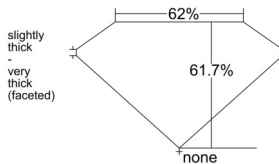

GIA®

FACSIMILE

GIA REPORT 6522784208

Verify this report at GIA.edu

GIA NATURAL DIAMOND DOSSIER®

July 12, 2025
GIA Report Number 6522784208
Shape and Cutting Style ..... Pear Brilliant
Measurements ..... 5.91 x 3.76 x 2.32 mm

GRADING RESULTS

Carat Weight ..... 0.32 carat
Color Grade ..... D
Clarity Grade ..... Internally Flawless

ADDITIONAL GRADING INFORMATION

Polish ..... Very Good
Symmetry ..... Excellent
Fluorescence ..... None
Clarity Characteristics..... Minor Details of Polish
Inscription(s): GIA 6522784208

PROPORTIONS

Profile not to actual proportions

GRADING SCALES

GIA COLOR SCALE		GIA CLARITY SCALE		
NEAR COLORLESS	D	VERY VERY SLIGHTLY INCLUDED	FLAWLESS	
	E		INTERNALLY FLAWLESS	
	F		VVS₁	
	FANT	G	VERY SLIGHTLY INCLUDED	VVS₂
		H		VS₁
		I	SLIGHTLY INCLUDED	VS₂
		J		SI₁
	LIGHT	K	INCLUDED	SI₂
		L		I₁
		M		I₂
N		EXCLUDED	I₃	
O				
P				
Q				
R				
S				
T				
U				
V				
W				
X				
Y				
Z