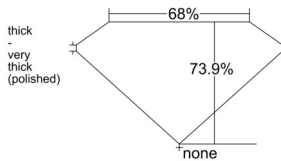

GIA®

FACSIMILE

GIA REPORT 6522765801

Verify this report at GIA.edu

GIA NATURAL DIAMOND DOSSIER®

July 12, 2025
GIA Report Number 6522765801
Shape and Cutting Style ..... Square Modified Brilliant
Measurements ..... 5.25 x 5.25 x 3.88 mm

GRADING RESULTS

Carat Weight ..... 0.96 carat
Color Grade ..... K
Clarity Grade VS1

ADDITIONAL GRADING INFORMATION

Polish ..... Excellent
Symmetry ..... Very Good
Fluorescence ..... None
Clarity Characteristics..... Cloud, Crystal, Needle
Inscription(s): GIA 6522765801

PROPORTIONS

Profile not to actual proportions

GRADING SCALES

GIA COLOR SCALE		GIA CLARITY SCALE			
COLORLESS	D	VERY VERY SLIGHTLY INCLUDED	FLAWLESS		
	E		INTERNALLY FLAWLESS		
	F	VERY SLIGHTLY INCLUDED	VS₁		
	G		VS₂		
	H		VS₁		
	NEAR COLORLESS	I	SLIGHTLY INCLUDED	VS₂	
		J		SI₁	
		FAINT	K	INCLUDED	SI₂
			L		I₁
			M		I₂
VERT LIGHT	N	LIGHT	I₃		
	O				
	P				
	Q				
	R