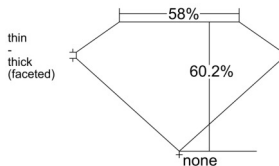

GIA®

FACSIMILE

GIA REPORT 6522756801

Verify this report at GIA.edu

GIA NATURAL DIAMOND DOSSIER®

July 11, 2025
GIA Report Number 6522756801
Shape and Cutting Style ..... Heart Brilliant
Measurements ..... 4.67 x 5.58 x 3.36 mm

GRADING RESULTS

Carat Weight ..... 0.50 carat
Color Grade ..... F
Clarity Grade VVS1

ADDITIONAL GRADING INFORMATION

Polish ..... Very Good
Symmetry ..... Very Good
Fluorescence ..... None
Clarity Characteristics ..... Feather
Inscription(s): GIA 6522756801

PROPORTIONS

Profile not to actual proportions

GRADING SCALES

GIA COLOR SCALE		GIA CLARITY SCALE			
COLORLESS	D	VERY VERY SLIGHTLY INCLUDED	FLAWLESS		
	E		INTERNALLY FLAWLESS		
	F	VERY SLIGHTLY INCLUDED	VVS₁		
	G		VVS₂		
	H		VS₁		
	NEAR COLORLESS	I	SLIGHTLY INCLUDED	VS₂	
		J		SI₁	
		FAINT	K	INCLUDED	SI₂
			L		I₁
			M		I₂
VERT LIGHT	N	LIGHT	I₃		
	O				
	P				
	Q				
	R