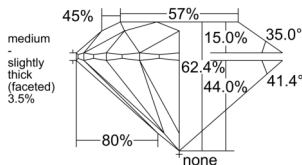

GIA®

FACSIMILE

GIA NATURAL DIAMOND DOSSIER®

July 22, 2025
GIA Report Number 6522756370
Shape and Cutting Style ..... Round Brilliant
Measurements ..... 5.28 - 5.32 x 3.31 mm

GRADING RESULTS

Carat Weight ..... 0.57 carat
Color Grade ..... H
Clarity Grade VS1
Cut Grade ..... Excellent

ADDITIONAL GRADING INFORMATION

Polish ..... Excellent
Symmetry ..... Excellent
Fluorescence ..... None
Clarity Characteristics..... Crystal, Cloud, Pinpoint
Inscription(s): GIA 6522756370

GIA REPORT 6522756370

Verify this report at GIA.edu

PROPORTIONS

GRADING SCALES

GIA COLOR SCALE

COLORLESS	D
	E
	F
	G
	H
	I
NEAR COLORLESS	J
	K
	L
FAIN	M
	N
	O
	P
VERY LIGHT	Q
	R
	S
	T
	U
	V
	W
	X
	Y
LIGHT	Z

GIA CLARITY SCALE

FLAWLESS	INTERNAL FLAWLESS	
		EXCELLENT
VERY VERY SLIGHTLY INCLUDED	VVS₁	VERY GOOD
VERY SLIGHTLY INCLUDED	VVS₂	
SLIGHTLY INCLUDED	VS₁	GOOD
	VS₂	
INCLUDED	SI₁	FAIR
	SI₂	
INCLUDED	I₁	POOR
	I₂	
	I₃