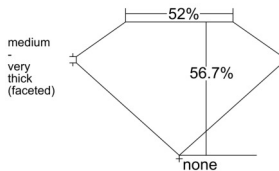

GIA®

FACSIMILE

GIA REPORT 6522747327

Verify this report at GIA.edu

GIA NATURAL DIAMOND DOSSIER®

July 11, 2025
GIA Report Number **6522747327**
Shape and Cutting Style ..... **Heart Brilliant**
Measurements ..... **4.92 x 5.53 x 3.14 mm**

GRADING RESULTS

Carat Weight ..... **0.50 carat**
Color Grade ..... **H**
Clarity Grade **VVS1**

ADDITIONAL GRADING INFORMATION

Polish ..... **Excellent**
Symmetry ..... **Very Good**
Fluorescence ..... **None**
Clarity Characteristics..... **Internal Graining, Feather**
Inscription(s): **GIA 6522747327**

PROPORTIONS

Profile not to actual proportions

GRADING SCALES

GIA COLOR SCALE		GIA CLARITY SCALE		
COLORLESS	D	VERY VERY SLIGHTLY INCLUDED	FLAWLESS	
	E		INTERNALLY FLAWLESS	
	F		VVS₁	
	G		VVS₂	
	NEAR COLORLESS	H	VERY SLIGHTLY INCLUDED	VS₁
		I		VS₂
		J	SLIGHTLY INCLUDED	I₁
		K		I₂
		L		I₃
		M		
FAINT	N	INCLUDED		
	O			
	P			
	Q			
	R			
	S			
	T			
	U			
VERT LIGHT	V			
	W			
	X			
	Y			
LIGHT	Z