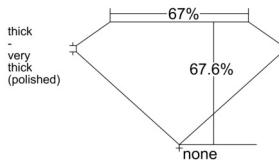

GIA®

FACSIMILE

GIA REPORT 6522734145

Verify this report at GIA.edu

GIA NATURAL DIAMOND DOSSIER®

July 09, 2025
GIA Report Number 6522734145
Shape and Cutting Style ..... Emerald Cut
Measurements ..... 6.68 x 4.33 x 2.93 mm

GRADING RESULTS

Carat Weight ..... 0.90 carat
Color Grade ..... F
Clarity Grade SI1

ADDITIONAL GRADING INFORMATION

Polish ..... Excellent
Symmetry ..... Very Good
Fluorescence ..... None
Clarity Characteristics ..... Crystal
Inscription(s): GIA 6522734145

PROPORTIONS

Profile not to actual proportions

GRADING SCALES

GIA COLOR SCALE		GIA CLARITY SCALE			
COLORLESS	D	VERY VERY SLIGHTLY INCLUDED	FLAWLESS		
	E		INTERNALLY FLAWLESS		
	F	VERY SLIGHTLY INCLUDED	VVS₁		
	G		VVS₂		
	H		VS₁		
	NEAR COLORLESS	I	SLIGHTLY INCLUDED	VS₂	
		J		SI₁	
		FAINT	K	INCLUDED	SI₂
			L		I₁
			M		I₂
VERT LIGHT	N	LIGHT	I₃		
	O				
	P				
	Q				
	R				
	S