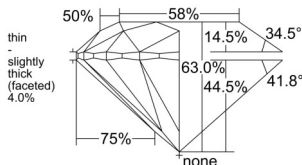

GIA®

FACSIMILE

GIA REPORT 6522732412

Verify this report at GIA.edu

GIA NATURAL DIAMOND DOSSIER®

July 07, 2025
GIA Report Number 6522732412
Shape and Cutting Style ..... Round Brilliant
Measurements ..... 5.03 - 5.07 x 3.18 mm

GRADING RESULTS

Carat Weight ..... 0.50 carat
Color Grade ..... J
Clarity Grade VVS2
Cut Grade ..... Excellent

ADDITIONAL GRADING INFORMATION

Polish ..... Excellent
Symmetry ..... Very Good
Fluorescence ..... None
Clarity Characteristics..... Cloud, Needle, Pinpoint
Inspection(s): GIA 6522732412

PROPORTIONS

GRADING SCALES

GIA COLOR SCALE

COLORLESS	D
	E
	F
	G
	H
	I
	J
NEAR COLORLESS	K
	L
FAIN	M
	N
	O
	P
VERY LIGHT	Q
	R
	S
	T
	U
	V
	W
	X
	Y
LIGHT	Z

GIA CLARITY SCALE

FLAWLESS	VERY VERY SLIGHTLY INCLUDED	VVS₁	
			VVS₂
INTERNALLY FLAWLESS	VERY SLIGHTLY INCLUDED	VS₁	
		VS₂	
SLIGHTLY INCLUDED	INCLUDED	SI₁	
		SI₂	
I₁	I₂	I₃	

GIA CUT SCALE

EXCELLENT
VERY GOOD
GOOD
FAIR
POOR