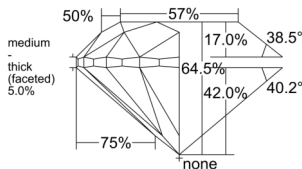

GIA®

FACSIMILE

GIA REPORT 6522711819

Verify this report at GIA.edu

GIA NATURAL DIAMOND DOSSIER®

July 07, 2025
GIA Report Number 6522711819
Shape and Cutting Style ..... Round Brilliant
Measurements ..... 5.52 - 5.58 x 3.58 mm

GRADING RESULTS

Carat Weight ..... 0.71 carat
Color Grade ..... G
Clarity Grade S11
Cut Grade ..... Very Good

ADDITIONAL GRADING INFORMATION

Polish ..... Excellent
Symmetry ..... Very Good
Fluorescence ..... Strong Blue
Clarity Characteristics ..... Feather, Crystal
Inscription(s): GIA 6522711819

PROPORTIONS

Profile to actual proportions

GRADING SCALES

GIA COLOR SCALE	GIA CLARITY SCALE	GIA CUT SCALE	
D	FLAWLESS	EXCELLENT	
E	INTERNALLY FLAWLESS		
F		VVS₁	VERY GOOD
G	VVS₂		
H	VS₁	GOOD	
I	VS₂		
J	S1₁	FAIR	
K	S1₂		
L	I₁	POOR	
M	I₂		
N	I₃		
O			
P			
Q			
R			
S			
T			
U			
V			
W			
X			
Y			
Z