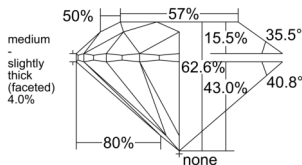

GIA®

FACSIMILE

GIA REPORT 6522707531

Verify this report at GIA.edu

GIA NATURAL DIAMOND DOSSIER®

July 18, 2025
GIA Report Number 6522707531
Shape and Cutting Style ..... Round Brilliant
Measurements ..... 5.02 - 5.06 x 3.16 mm

GRADING RESULTS

Carat Weight ..... 0.50 carat
Color Grade ..... F
Clarity Grade VS1
Cut Grade ..... Excellent

ADDITIONAL GRADING INFORMATION

Polish ..... Excellent
Symmetry ..... Excellent
Fluorescence ..... None
Clarity Characteristics..... Crystal, Cloud, Needle, Pinpoint
Inspection(s): GIA 6522707531

PROPORTIONS

GRADING SCALES

GIA COLOR SCALE

COLOURLESS	D
	E
	F
	G
	H
	I
	J
NEAR COLOURLESS	K
	L
FAIN	M
	N
	O
	P
	Q
	R
	S
	T
	U
	V
	W
	X
	Y
LIGHT	Z

GIA CLARITY SCALE

VERY VERY SLIGHTLY INCLUDED	FLAWLESS
	INTERNALLY FLAWLESS
VERY SLIGHTLY INCLUDED	VVS₁
	VVS₂
SLIGHTLY INCLUDED	VS₁
	VS₂
INCLUDED	SI₁
	SI₂
	I₁
	I₂
	I₃

GIA CUT SCALE

EXCELLENT
VERY GOOD
GOOD
FAIR
POOR