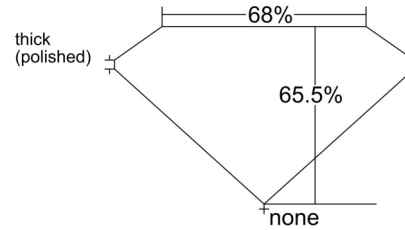

PROPORTIONS

Profile not to actual proportions