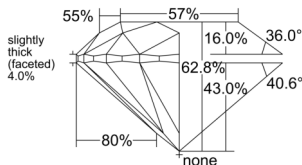

GIA®

FACSIMILE

GIA REPORT 6522644383

Verify this report at GIA.edu

GIA NATURAL DIAMOND DOSSIER®

June 28, 2025
GIA Report Number 6522644383
Shape and Cutting Style ..... Round Brilliant
Measurements ..... 4.98 - 5.05 x 3.15 mm

GRADING RESULTS

Carat Weight ..... 0.50 carat
Color Grade ..... D
Clarity Grade VS1
Cut Grade ..... Excellent

ADDITIONAL GRADING INFORMATION

Polish ..... Excellent
Symmetry ..... Very Good
Fluorescence ..... Very Strong Blue
Clarity Characteristics..... Indented Natural, Pinpoint
Inscription(s): GIA 6522644383

PROPORTIONS

Profile to actual proportions

GRADING SCALES

GIA COLOR SCALE	GIA CLARITY SCALE	GIA CUT SCALE	
Colorless	Flawless	Excellent	
Near Colorless	Internally Flawless		
	VVS₁	Very Good	
	VVS₂		
Faint	VS₁	Good	
	VS₂		
	Very Light	SI₁	Fair
SI₂			
Light		I₁	Poor
	I₂		
	I₃