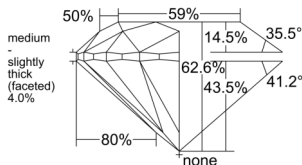

GIA®

FACSIMILE

GIA REPORT 6522585460

Verify this report at GIA.edu

GIA NATURAL DIAMOND DOSSIER®

July 03, 2025
GIA Report Number 6522585460
Shape and Cutting Style ..... Round Brilliant
Measurements ..... 5.06 - 5.10 x 3.18 mm

GRADING RESULTS

Carat Weight ..... 0.51 carat
Color Grade ..... E
Clarity Grade VS1
Cut Grade ..... Excellent

ADDITIONAL GRADING INFORMATION

Polish ..... Excellent
Symmetry ..... Excellent
Fluorescence ..... None
Clarity Characteristics..... Crystal, Needle
Inscription(s): GIA 6522585460

PROPORTIONS

GRADING SCALES

GIA COLOR SCALE	GIA CLARITY SCALE	GIA CUT SCALE	
D	FLAWLESS	EXCELLENT	
E	INTERNALLY FLAWLESS		
F		VVS₁	VERY GOOD
G	VVS₂		
H	VS₁	GOOD	
I	VS₂		
J	SI₁	FAIR	
K	SI₂		
L	I₁	POOR	
M			
N			
O	I₂		
P			
Q			
R	I₃		
S			
T			
U			
V			
W			
X			
Y			
Z