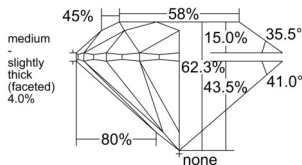

GIA®

FACSIMILE

GIA NATURAL DIAMOND DOSSIER®

July 01, 2025

GIA Report Number 6522573597

Shape and Cutting Style ..... Round Brilliant

Measurements ..... 4.41 - 4.43 x 2.75 mm

GRADING RESULTS

Carat Weight ..... 0.33 carat

Color Grade ..... F

Clarity Grade VVS1

Cut Grade ..... Excellent

ADDITIONAL GRADING INFORMATION

Polish ..... Excellent

Symmetry ..... Excellent

Fluorescence ..... None

Clarity Characteristics..... Cloud, Feather

Inscription(s): GIA 6522573597

GIA REPORT 6522573597

Verify this report at GIA.edu

PROPORTIONS

Profile to actual proportions