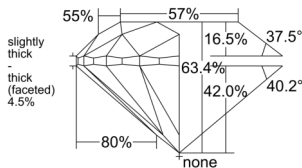

GIA®

FACSIMILE

GIA REPORT 6522560824

Verify this report at gia.edu

GIA NATURAL DIAMOND DOSSIER®

June 25, 2025
GIA Report Number 6522560824
Shape and Cutting Style ..... Round Brilliant
Measurements ..... 4.20 - 4.24 x 2.67 mm

GRADING RESULTS

Carat Weight ..... 0.30 carat
Color Grade ..... E
Clarity Grade S11
Cut Grade ..... Very Good

ADDITIONAL GRADING INFORMATION

Polish ..... Excellent
Symmetry ..... Very Good
Fluorescence ..... Faint
Clarity Characteristics ..... Crystal
Inscription(s): GIA 6522560824

PROPORTIONS

Profile to actual proportions