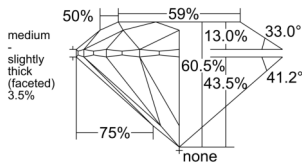

GIA®

FACSIMILE

GIA REPORT 6522552923

Verify this report at GIA.edu

GIA NATURAL DIAMOND DOSSIER®

June 20, 2025
GIA Report Number 6522552923
Shape and Cutting Style ..... Round Brilliant
Measurements ..... 5.24 - 5.27 x 3.18 mm

GRADING RESULTS

Carat Weight ..... 0.54 carat
Color Grade ..... H
Clarity Grade VS2
Cut Grade ..... Excellent

ADDITIONAL GRADING INFORMATION

Polish ..... Excellent
Symmetry ..... Excellent
Fluorescence ..... None
Clarity Characteristics ..... Crystal
Inscription(s): GIA 6522552923

PROPORTIONS

Profile to actual proportions

GRADING SCALES

GIA COLOR SCALE	GIA CLARITY SCALE	GIA CUT SCALE	
D	FLAWLESS	EXCELLENT	
E	INTERNALLY FLAWLESS		
F		VVS₁	VERY GOOD
G	VVS₂		
H	VS₁	GOOD	
I	VS₂		
J	SI₁	FAIR	
K	SI₂		
L	I₁	POOR	
M	I₂		
N	I₃		
O			
P			
Q			
R			
S			
T			
U			
V			
W			
X			
Y			
Z