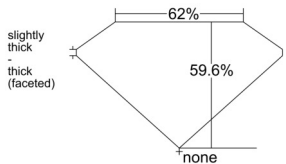

GIA®

FACSIMILE

GIA REPORT 6522525462

Verify this report at GIA.edu

GIA NATURAL DIAMOND DOSSIER®

June 17, 2025
GIA Report Number 6522525462
Shape and Cutting Style ..... Heart Brilliant
Measurements ..... 5.30 x 6.23 x 3.71 mm

GRADING RESULTS

Carat Weight ..... 0.72 carat
Color Grade ..... D
Clarity Grade SI2

ADDITIONAL GRADING INFORMATION

Polish ..... Excellent
Symmetry ..... Excellent
Fluorescence ..... None
Clarity Characteristics..... Crystal, Feather
Inscription(s): GIA 6522525462

PROPORTIONS

Profile not to actual proportions

GRADING SCALES

GIA COLOR SCALE		GIA CLARITY SCALE			
COLORLESS	D	VERY VERY SLIGHTLY INCLUDED	FLAWLESS		
	E		INTERNALLY FLAWLESS		
	F	VERY SLIGHTLY INCLUDED	VVS₁		
	G		VVS₂		
	H		VS₁		
	NEAR COLORLESS	I	SLIGHTLY INCLUDED	VS₂	
		J		SI₁	
		FAINT	K	INCLUDED	SI₂
			L		I₁
			M		I₂
VERT LIGHT	N	INCLUDED	I₃		
	O				
	P				
	Q				
	R				
LIGHT	S				
	T				
	U				
	V				
	W				
	X				
	Y				
	Z