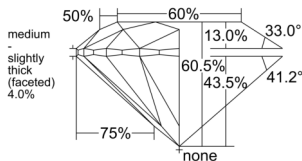

GIA®

FACSIMILE

GIA REPORT 6522508462

Verify this report at GIA.edu

GIA NATURAL DIAMOND DOSSIER®

June 16, 2025
GIA Report Number 6522508462
Shape and Cutting Style ..... Round Brilliant
Measurements ..... 5.65 - 5.67 x 3.42 mm

GRADING RESULTS

Carat Weight ..... 0.67 carat
Color Grade ..... F
Clarity Grade VVS1
Cut Grade ..... Excellent

ADDITIONAL GRADING INFORMATION

Polish ..... Excellent
Symmetry ..... Excellent
Fluorescence ..... Medium Blue
Clarity Characteristics ..... Pinpoint
Inscription(s): GIA 6522508462

PROPORTIONS

Profile to actual proportions

GRADING SCALES

GIA COLOR SCALE	GIA CLARITY SCALE	GIA CUT SCALE	
D	FLAWLESS	EXCELLENT	
E	INTERNALLY FLAWLESS		
F		VVS₁	VERY GOOD
G	VVS₂		
H	VS₁	GOOD	
I	VS₂		
J	SI₁	FAIR	
K	SI₂		
L	I₁	POOR	
M	I₂		
N	I₃		
O			
P			
Q			
R			
S			
T			
U			
V			
W			
X			
Y			
Z