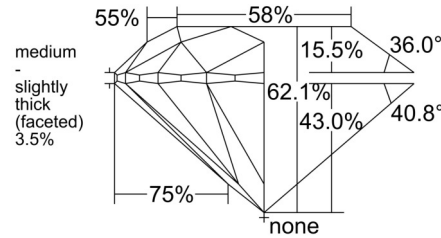

GIA NATURAL DIAMOND GRADING REPORT

June 18, 2025
GIA Report Number 6522485774
Shape and Cutting Style ..... Round Brilliant
Measurements ..... 6.34 - 6.39 x 3.96 mm

GRADING RESULTS

Carat Weight ..... 1.00 carat
Color Grade ..... G
Clarity Grade VS1
Cut Grade ..... Excellent

ADDITIONAL GRADING INFORMATION

Polish ..... Excellent
Symmetry ..... Excellent
Fluorescence ..... None
Inscription(s): GIA 6522485774

Comments: Additional pinpoints are not shown. Clouds are not shown.

PROPORTIONS