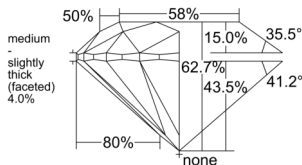

GIA®

FACSIMILE

GIA REPORT 6522466816

Verify this report at GIA.edu

GIA NATURAL DIAMOND DOSSIER®

June 11, 2025
GIA Report Number 6522466816
Shape and Cutting Style ..... Round Brilliant
Measurements ..... 4.90 - 4.94 x 3.09 mm

GRADING RESULTS

Carat Weight ..... 0.46 carat
Color Grade I
Clarity Grade VVS1
Cut Grade ..... Excellent

ADDITIONAL GRADING INFORMATION

Polish ..... Excellent
Symmetry ..... Very Good
Fluorescence ..... Medium Blue
Clarity Characteristics ..... Pinpoint
Inscription(s): GIA 6522466816

PROPORTIONS

Profile to actual proportions

GRADING SCALES

GIA COLOR SCALE	GIA CLARITY SCALE	GIA CUT SCALE
COLOURLESS	FLAWLESS	EXCELLENT
D	INTERNALLY FLAWLESS	
E	VVS₁	VERY GOOD
F		
G	VS₁	GOOD
H		
I	SI₁	FAIR
J		
K	I₁	POOR
L		
M	I₂	
N		
O	I₃	
P		
Q		
R		
S		
T		
U		
V		
W		
X		
Y		
Z