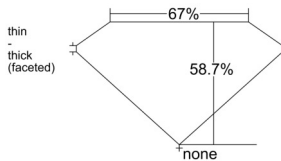

GIA®

FACSIMILE

GIA REPORT 6522449983

Verify this report at GIA.edu

GIA NATURAL DIAMOND DOSSIER®

June 16, 2025
GIA Report Number 6522449983
Shape and Cutting Style ..... Heart Brilliant
Measurements ..... 5.12 x 5.81 x 3.41 mm

GRADING RESULTS

Carat Weight ..... 0.59 carat
Color Grade ..... G
Clarity Grade VS1

ADDITIONAL GRADING INFORMATION

Polish ..... Excellent
Symmetry ..... Very Good
Fluorescence ..... None
Clarity Characteristics ..... Crystal
Inscription(s): GIA 6522449983

PROPORTIONS

GRADING SCALES

GIA COLOR SCALE		GIA CLARITY SCALE			
COLORLESS	D	VERY VERY SLIGHTLY INCLUDED	FLAWLESS		
	E		INTERNALLY FLAWLESS		
	F	VERY SLIGHTLY INCLUDED	VVS₁		
	G		VVS₂		
	H		VS₁		
	NEAR COLORLESS	I	SLIGHTLY INCLUDED	VS₂	
		J		SI₁	
		FAINT	K	INCLUDED	SI₂
			L		I₁
			M		I₂
VERT LIGHT	N	INCLUDED	I₃		
	O				
	P				
	Q				
	R				
LIGHT	S				
	T				
	U				
	V				
	W				
	Z