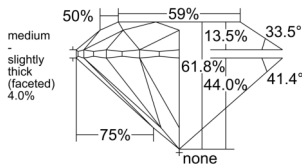

GIA®

FACSIMILE

GIA REPORT 6522446189

Verify this report at GIA.edu

GIA NATURAL DIAMOND DOSSIER®

June 12, 2025
GIA Report Number 6522446189
Shape and Cutting Style ..... Round Brilliant
Measurements ..... 5.40 - 5.42 x 3.34 mm

GRADING RESULTS

Carat Weight ..... 0.60 carat
Color Grade ..... G
Clarity Grade S11
Cut Grade ..... Excellent

ADDITIONAL GRADING INFORMATION

Polish ..... Excellent
Symmetry ..... Excellent
Fluorescence ..... None
Clarity Characteristics..... Crystal, Feather, Cloud
Inspection(s): GIA 6522446189

PROPORTIONS

Profile to actual proportions