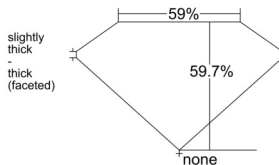

GIA®

FACSIMILE

GIA REPORT 6522439267

Verify this report at GIA.edu

GIA NATURAL DIAMOND DOSSIER®

June 11, 2025
GIA Report Number 6522439267
Shape and Cutting Style ..... Heart Brilliant
Measurements ..... 4.87 x 5.57 x 3.32 mm

GRADING RESULTS

Carat Weight ..... 0.51 carat
Color Grade ..... E
Clarity Grade SI1

ADDITIONAL GRADING INFORMATION

Polish ..... Excellent
Symmetry ..... Excellent
Fluorescence ..... None
Clarity Characteristics ..... Cloud, Feather
Inscription(s): GIA 6522439267

PROPORTIONS

Profile not to actual proportions

GRADING SCALES

GIA COLOR SCALE		GIA CLARITY SCALE			
COLORLESS	D	VERY VERY SLIGHTLY INCLUDED	FLAWLESS		
	E		INTERNALLY FLAWLESS		
	F	VERY SLIGHTLY INCLUDED	VVS₁		
	G		VVS₂		
	H		VS₁		
	NEAR COLORLESS	I	SLIGHTLY INCLUDED	VS₂	
		J		SI₁	
		FAINT	K	INCLUDED	SI₂
			L		I₁
			M		I₂
VERT LIGHT	N	INCLUDED	I₃		
	O				
	P				
	Q				
	R				
LIGHT	S				
	T				
	U				
	V				
	W				
	X				
	Y				
	Z