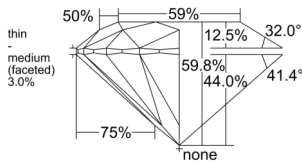

GIA®

FACSIMILE

GIA REPORT 6522436381

Verify this report at GIA.edu

GIA NATURAL DIAMOND DOSSIER®

June 16, 2025
GIA Report Number 6522436381
Shape and Cutting Style ..... Round Brilliant
Measurements ..... 4.53 - 4.54 x 2.71 mm

GRADING RESULTS

Carat Weight ..... 0.33 carat
Color Grade ..... F
Clarity Grade VVS1
Cut Grade ..... Excellent

ADDITIONAL GRADING INFORMATION

Polish ..... Excellent
Symmetry ..... Excellent
Fluorescence ..... None
Clarity Characteristics ..... Cloud
Inscription(s): GIA 6522436381

PROPORTIONS

Profile to actual proportions

GRADING SCALES

GIA COLOR SCALE	GIA CLARITY SCALE	GIA CUT SCALE	
D	FLAWLESS	EXCELLENT	
E	INTERNALLY FLAWLESS		
F		VVS₁	VERY GOOD
G	VVS₂		
H	VS₁	GOOD	
I	VS₂		
J	SI₁	FAIR	
K	SI₂		
L	I₁	POOR	
M	I₂		
N	I₃		
O			
P			
Q			
R			
S			
T			
U			
V			
W			
X			
Y			
Z