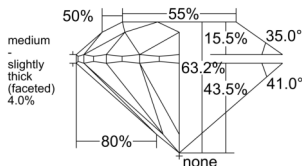

GIA®

FACSIMILE

GIA REPORT 6522434961

Verify this report at GIA.edu

GIA NATURAL DIAMOND DOSSIER®

June 10, 2025
GIA Report Number 6522434961
Shape and Cutting Style ..... Round Brilliant
Measurements ..... 4.39 - 4.41 x 2.78 mm

GRADING RESULTS

Carat Weight ..... 0.33 carat
Color Grade ..... F
Clarity Grade VS1
Cut Grade ..... Very Good

ADDITIONAL GRADING INFORMATION

Polish ..... Excellent
Symmetry ..... Excellent
Fluorescence ..... None
Clarity Characteristics ..... Feather, Pinpoint, Needle
Inscription(s): GIA 6522434961

PROPORTIONS

GRADING SCALES

GIA COLOR SCALE

COLORESS	D
	E
	F
	G
	H
	I
	J
NEAR COLORESS	K
	L
FANIT	M
	N
	O
	P
	R
	S
	T
	U
	V
	W
	X
	Y
LIGHT	Z

GIA CLARITY SCALE

VERY VERY SLIGHTLY INCLUDED	FLAWLESS
	INTERNALLY FLAWLESS
VERY SLIGHTLY INCLUDED	VVS₁
	VVS₂
SLIGHTLY INCLUDED	VS₁
	VS₂
INCLUDED	SI₁
	SI₂
	I₁
	I₂
	I₃

GIA CUT SCALE

EXCELLENT
VERY GOOD
GOOD
FAIR
POOR