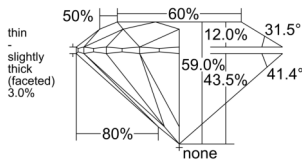

GIA®

FACSIMILE

GIA NATURAL DIAMOND DOSSIER®

June 09, 2025
GIA Report Number 6522422369
Shape and Cutting Style ..... Round Brilliant
Measurements ..... 5.67 - 5.70 x 3.35 mm

GRADING RESULTS

Carat Weight ..... 0.65 carat
Color Grade ..... D
Clarity Grade S11
Cut Grade ..... Excellent

ADDITIONAL GRADING INFORMATION

Polish ..... Excellent
Symmetry ..... Excellent
Fluorescence ..... None
Clarity Characteristics ..... Crystal
Inscription(s): GIA 6522422369

GIA REPORT 6522422369

Verify this report at GIA.edu

PROPORTIONS

Profile to actual proportions