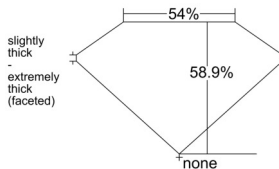

GIA®

FACSIMILE

GIA REPORT 6522411071

Verify this report at GIA.edu

GIA NATURAL DIAMOND DOSSIER®

June 07, 2025
GIA Report Number 6522411071
Shape and Cutting Style ..... Heart Brilliant
Measurements ..... 5.63 x 5.97 x 3.52 mm

GRADING RESULTS

Carat Weight ..... 0.70 carat
Color Grade ..... F
Clarity Grade VS2

ADDITIONAL GRADING INFORMATION

Polish ..... Very Good
Symmetry ..... Very Good
Fluorescence ..... Faint
Clarity Characteristics..... Crystal, Feather, Needle, Indented
Natural

Inscription(s): GIA 6522411071

PROPORTIONS

Profile not to actual proportions

GRADING SCALES

GIA COLOR SCALE		GIA CLARITY SCALE			
COLORLESS	D	VERY VERY SLIGHTLY INCLUDED	FLAWLESS		
	E		INTERNALLY FLAWLESS		
	F		VVS₁		
	NEAR COLORLESS	G	VERY SLIGHTLY INCLUDED	VVS₂	
		H		VS₁	
		FAINT	I	SLIGHTLY INCLUDED	VS₂
			J		SI₁
			K		SI₂
	LIGHT	L	INCLUDED	I₁	
		M		I₂	
N		I₃			
O					
P					
Q					
R