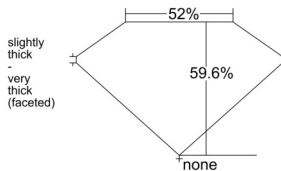

GIA®

FACSIMILE

GIA REPORT 6522401574

Verify this report at GIA.edu

GIA NATURAL DIAMOND DOSSIER®

June 07, 2025
GIA Report Number 6522401574
Shape and Cutting Style ..... Heart Brilliant
Measurements ..... 4.98 x 5.74 x 3.42 mm

GRADING RESULTS

Carat Weight ..... 0.55 carat
Color Grade ..... D
Clarity Grade VVS1

ADDITIONAL GRADING INFORMATION

Polish ..... Excellent
Symmetry ..... Very Good
Fluorescence ..... Faint
Clarity Characteristics ..... Pinpoint
Inscription(s): GIA 6522401574

PROPORTIONS

Profile not to actual proportions

GRADING SCALES

GIA COLOR SCALE		GIA CLARITY SCALE		
COLORLESS	D	VERY VERY SLIGHTLY INCLUDED	FLAWLESS	
	E		INTERNALLY FLAWLESS	
	F		VVS₁	
	G		VVS₂	
	NEAR COLORLESS	H	VERY SLIGHTLY INCLUDED	VS₁
		I		VS₂
		J	SLIGHTLY INCLUDED	S₁
		K		S₂
		L		I₁
		M		I₂
FAINT	N	INCLUDED	I₃	
	O			
	P			
	Q			
	R			
	S			
VERT LIGHT	T			
	U			
	V			
	W			
	X			
	Y			
LIGHT	Z