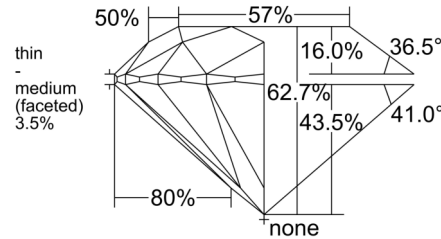

GIA NATURAL DIAMOND GRADING REPORT

June 05, 2025
GIA Report Number 6522383768
Shape and Cutting Style ..... Round Brilliant
Measurements ..... 9.46 - 9.52 x 5.94 mm

GRADING RESULTS

Carat Weight ..... 3.30 carat
Color Grade ..... K
Clarity Grade SI1
Cut Grade ..... Excellent

ADDITIONAL GRADING INFORMATION

Polish ..... Excellent
Symmetry ..... Excellent
Fluorescence ..... Faint
Inscription(s): GIA 6522383768
Comments: Additional pinpoints are not shown.

PROPORTIONS

Profile to actual proportions