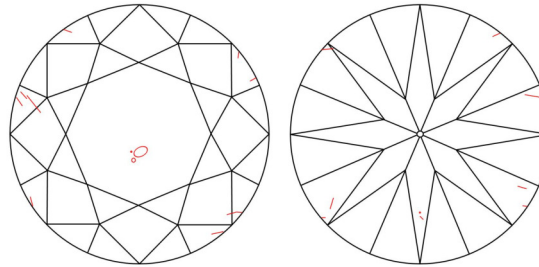

GIA NATURAL DIAMOND GRADING REPORT

June 05, 2025
 GIA Report Number 6522383768
 Shape and Cutting Style Round Brilliant
 Measurements 9.46 - 9.52 x 5.94 mm

GRADING RESULTS

Carat Weight 3.30 carat
 Color Grade K
 Clarity Grade SI1
 Cut Grade Excellent

ADDITIONAL GRADING INFORMATION

Polish Excellent
 Symmetry Excellent
 Fluorescence Faint
 Inscription(s): GIA 6522383768
Comments: Additional pinpoints are not shown.

PROPORTIONS

Profile to actual proportions

CLARITY CHARACTERISTICS

KEY TO SYMBOLS*

- Crystal
- ~ Feather
- Pinpoint
- \\ Needle

* Red symbols denote internal characteristics (inclusions). Green or black symbols denote external characteristics (blemishes). Diagram is an approximate representation of the diamond, and symbols shown indicate type, position, and approximate size of clarity characteristics. All clarity characteristics may not be shown. Details of finish are not shown.