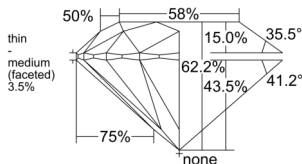

GIA®

FACSIMILE

GIA REPORT 6522357754

Verify this report at GIA.edu

GIA NATURAL DIAMOND DOSSIER®

June 04, 2025
GIA Report Number 6522357754
Shape and Cutting Style ..... Round Brilliant
Measurements ..... 4.47 - 4.49 x 2.79 mm

GRADING RESULTS

Carat Weight ..... 0.34 carat
Color Grade ..... D
Clarity Grade VVS1
Cut Grade ..... Excellent

ADDITIONAL GRADING INFORMATION

Polish ..... Excellent
Symmetry ..... Excellent
Fluorescence ..... None
Clarity Characteristics..... Pinpoint, Feather, Surface Graining
Inspection(s): GIA 6522357754

PROPORTIONS

Profile to actual proportions

GRADING SCALES

GIA COLOR SCALE	GIA CLARITY SCALE	GIA CUT SCALE	
D	FLAWLESS	EXCELLENT	
E	INTERNALLY FLAWLESS		
F		VVS₁	VERY GOOD
G	VVS₂		
H	VS₁	GOOD	
I	VS₂		
J	SI₁	FAIR	
K	SI₂		
L	I₁	POOR	
M	I₂		
N	I₃		
O			
P			
Q			
R			
S			
T			
U			
V			
W			
X			
Y			
Z