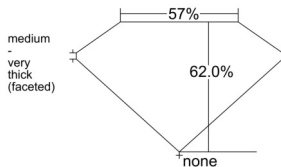

GIA®

FACSIMILE

GIA REPORT 6522357170

Verify this report at GIA.edu

GIA NATURAL DIAMOND DOSSIER®

June 04, 2025
GIA Report Number 6522357170
Shape and Cutting Style ..... Heart Brilliant
Measurements ..... 4.27 x 4.92 x 3.05 mm

GRADING RESULTS

Carat Weight ..... 0.40 carat
Color Grade ..... D
Clarity Grade VVS2

ADDITIONAL GRADING INFORMATION

Polish ..... Very Good
Symmetry ..... Good
Fluorescence ..... None
Clarity Characteristics..... Cavity, Pinpoint, Indented Natural
Inspection(s): GIA 6522357170

PROPORTIONS

Profile not to actual proportions

GRADING SCALES

GIA COLOR SCALE		GIA CLARITY SCALE			
COLORLESS	D	VERY VERY SLIGHTLY INCLUDED	FLAWLESS		
	E		INTERNALLY FLAWLESS		
	F	VERY SLIGHTLY INCLUDED	VVS₁		
	G		VVS₂		
	H		VS₁		
	NEAR COLORLESS	I	VERY SLIGHTLY INCLUDED	VS₂	
		J		SI₁	
		FAINT	K	SLIGHTLY INCLUDED	SI₂
			L		I₁
			M		I₂
VERT LIGHT	N	INCLUDED	I₃		
	O				
	P				
	Q				
	R				
LIGHT	S				
	T				
	U				
	V				
	W				
	X				
	Y				
	Z