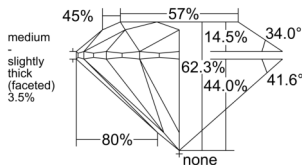

GIA®

FACSIMILE

GIA REPORT 6522342131

Verify this report at GIA.edu

GIA NATURAL DIAMOND DOSSIER®

June 03, 2025
GIA Report Number 6522342131
Shape and Cutting Style ..... Round Brilliant
Measurements ..... 4.91 - 4.93 x 3.06 mm

GRADING RESULTS

Carat Weight ..... 0.45 carat
Color Grade ..... G
Clarity Grade S11
Cut Grade ..... Excellent

ADDITIONAL GRADING INFORMATION

Polish ..... Excellent
Symmetry ..... Excellent
Fluorescence ..... None
Clarity Characteristics..... Feather, Cloud, Crystal
Inspection(s): GIA 6522342131

PROPORTIONS

Profile to actual proportions