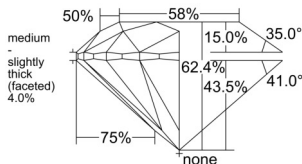

GIA®

FACSIMILE

GIA REPORT 6522332631

Verify this report at GIA.edu

GIA NATURAL DIAMOND DOSSIER®

May 31, 2025
GIA Report Number 6522332631
Shape and Cutting Style ..... Round Brilliant
Measurements ..... 5.15 - 5.17 x 3.22 mm

GRADING RESULTS

Carat Weight ..... 0.53 carat
Color Grade ..... G
Clarity Grade VS1
Cut Grade ..... Excellent

ADDITIONAL GRADING INFORMATION

Polish ..... Excellent
Symmetry ..... Excellent
Fluorescence ..... None
Clarity Characteristics..... Crystal, Needle, Pinpoint
Inscription(s): GIA 6522332631

PROPORTIONS

Profile to actual proportions